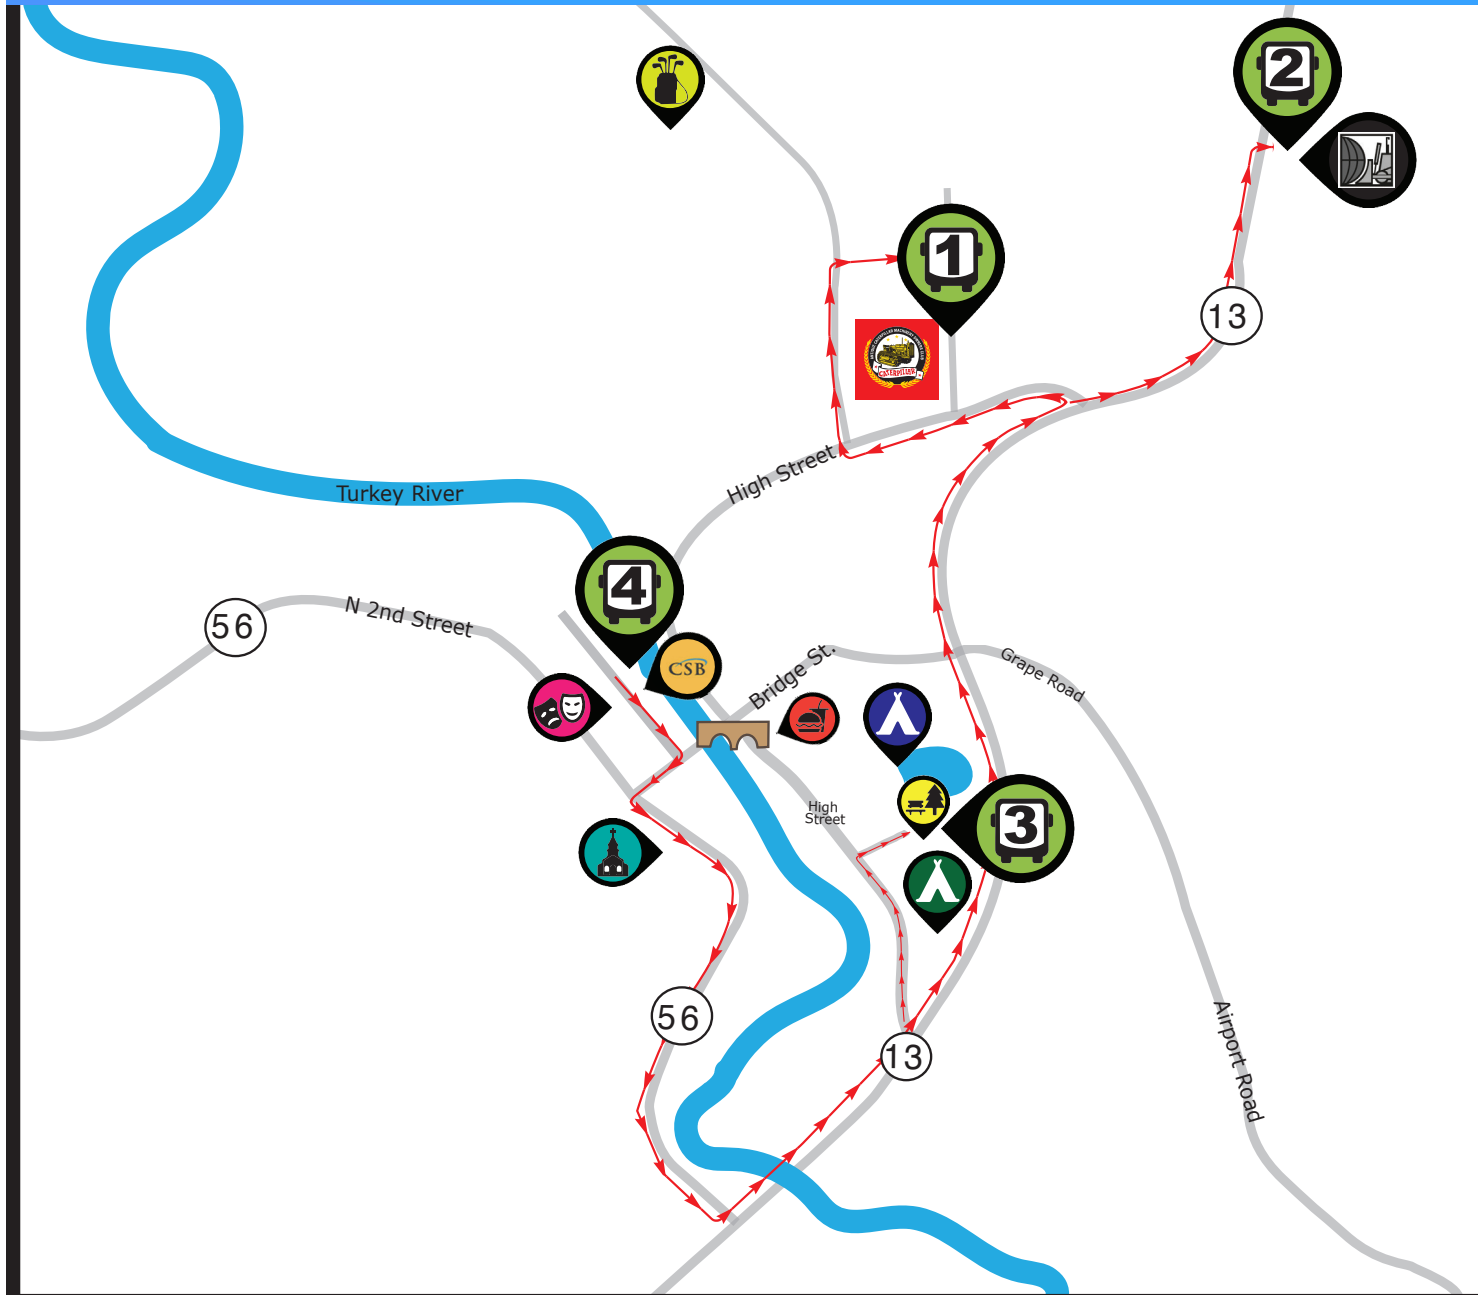

SHUTTLE MAP

MAP KEY

1 Shuttle Stop
 Moyna Maintenance
 ACMOC Show

2 Shuttle Stop
 Earthmoving
 Legacy Center

3 Shuttle Stop
 Elkader City Park

Elkader City Campgrounds

Deer Run Resort Campground

4 Shuttle Stop
 Community Center

PLACES OF INTEREST

Schera's Restaurant

St. Joseph Catholic Church

Elkader Opera House

Elkader Golf & Country Club

Keystone Bridge